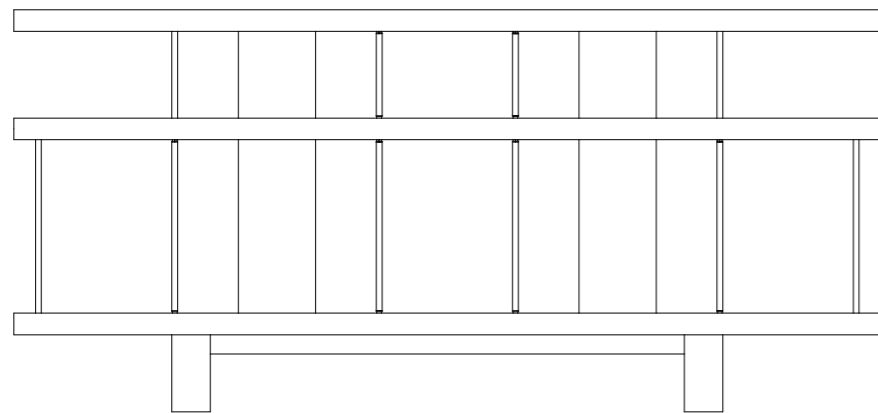

SARAAB 001

Dimensions 1800mm x 360mm x 1690mm
(L x D x H)

Elements S1, S2, GA1, GA2, GA3,
GB1, GB2, GB3, Base

SARAAB 002

Dimensions 1800mm x 360mm x 835mm
(L x D x H)

Elements S1, S2, GA1, GA3,
GB1, GB3, Base

SARAAB 003

Dimensions 1234mm x 360mm x 1912mm
(L x D x H)

Elements S3, GA1, GA2, GA3,
GB1, GB2, GB3

SARAAB 004

Dimensions 1234mm x 360mm x 675mm
(L x D x H)

Elements S3, GA1, GA3,
GB1, GB3

SARAAB 005

Dimensions 1234mm x 360mm x 450mm
(L x D x H)

Elements S3, GA3, GB3, Cushion

SARAAB 006

Dimensions 951mm x 360mm x 1530mm
(L x D x H)

Elements S4, GA1, GA2, GA3,
GB1, GB2, GB3

SARAAB 007

Dimensions 951mm x 360mm x 990mm
(L x D x H)

Elements S4, GA1, GA2, GA3,
GB1, GB2, GB3

Dimensions 2810mm x 360mm x 1530mm
(L x D x H)

Elements SARAAB 05, SARAAB 06

SARAAB 011

Dimensions 2460mm x 360mm x 1530mm
(L x D x H)

Elements SARAAB 05, SARAAB 03

SARAAB 012

Dimensions 1050mm x 360mm x 1530mm
(L x D x H)