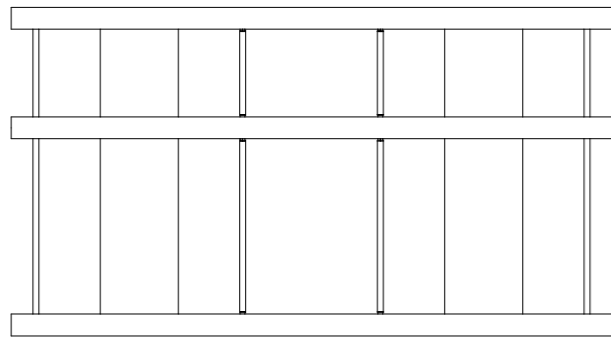

SARAAB 001

Dimensions 1800mm x 360mm x 1690mm
(L x D x H)

Elements S1, S2, GA1, GA2, GA3,
GB1, GB2, GB3, Base

SARAAB 002

Dimensions 1800mm x 360mm x 835mm
(L x D x H)

Elements S1, S2, GA1, GA3,
GB1, GB3, Base

SARAAB 003

Dimensions 1234mm x 360mm x 1912mm
(L x D x H)

Elements S3, GA1, GA2, GA3,
GB1, GB2, GB3

SARAAB 004

Dimensions 1234mm x 360mm x 675mm
(L x D x H)

Elements S3, GA1, GA3,
GB1, GB3

SARAAB 005

Dimensions 1234mm x 360mm x 450mm
(L x D x H)

Elements S3, GA3, GB3, Cushion

SARAAB 006

Dimensions 951mm x 360mm x 1530mm
(L x D x H)

Elements S4, GA1, GA2, GA3,
GB1, GB2, GB3

SARAAB 007

Dimensions 951mm x 360mm x 990mm
(L x D x H)

Elements S4, GA1, GA2, GA3,
GB1, GB2, GB3

Dimensions 2810mm x 360mm x 1530mm
(L x D x H)

Elements SARAAB 05, SARAAB 06

SARAAB 011

Dimensions 2460mm x 360mm x 1530mm
(L x D x H)

Elements SARAAB 05, SARAAB 03

SARAAB 012

Dimensions 1050mm x 360mm x 1530mm
(L x D x H)