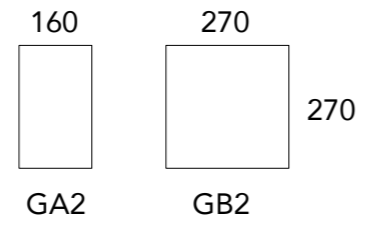

Dimensions 2810mm x 360mm x 1530mm
(L x D x H)

Elements SARAAB 05, SARAAB 06

SARAAB 011

Dimensions 2460mm x 360mm x 1530mm
(L x D x H)

Elements SARAAB 05, SARAAB 03

SARAAB 012

Dimensions 1050mm x 360mm x 1530mm
(L x D x H)

Elements SARAAB 09, SARAAB 09

SARAAB 013

Dimensions 340mm x 340mm x 450mm
(L x D x H)

Elements S8, GC2, GC3, GD1

SARAAB 014

Dimensions 340mm x 340mm x 450mm
(L x D x H)

Elements S9, GC1, GC3, GD1

SARAAB 015

Dimensions 340mm x 340mm x 450mm
(L x D x H)

Elements S10, GC2, GC3, GD1

ELEMENTS SHELVES

ELEMENTS SHELVES

ELEMENTS

COLORED GLASS

MATERIALS

WOOD