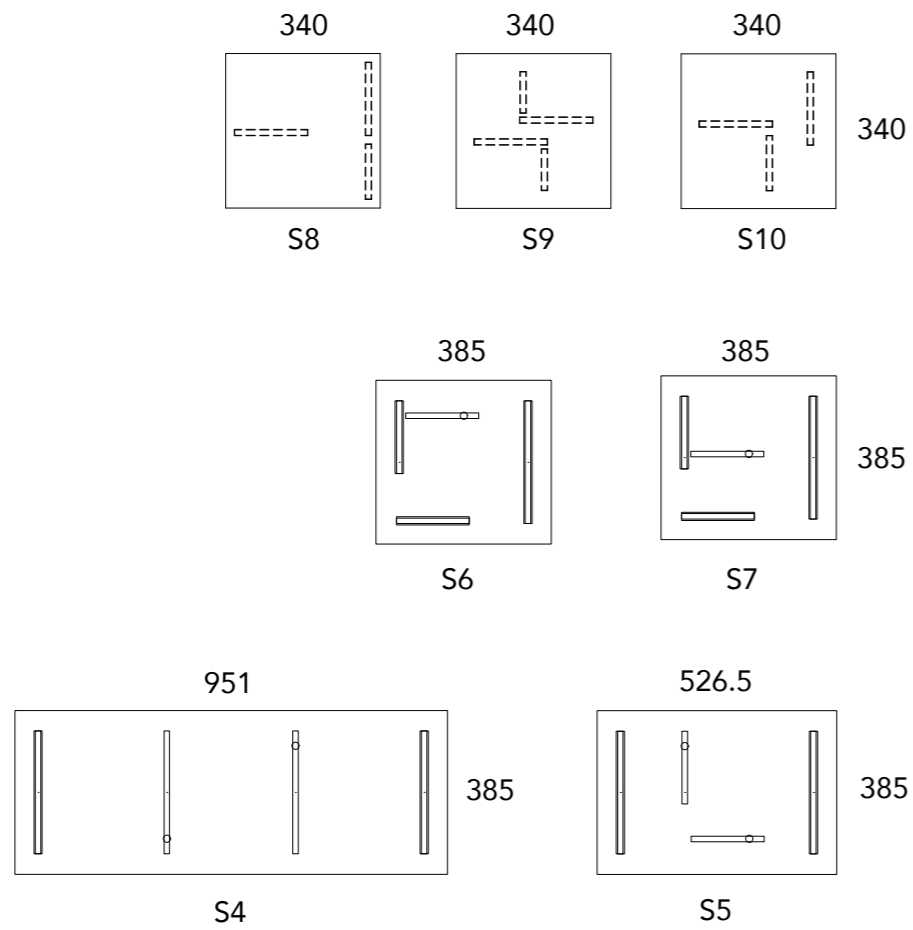

SARAAB 008

Dimensions 526mm x 360mm x 1530mm
(L x D x H)

Elements S5, GA1, GA2, GA3,
GB1, GB2, GB3

SARAAB 009

Dimensions 385mm x 360mm x 1530mm
(L x D x H)

Elements S6, GA1, GA2, GA3,
GB1, GB2, GB3

SARAAB 010

Dimensions 2810mm x 360mm x 1530mm
(L x D x H)

Elements SARAAB 05, SARAAB 06

SARAAB 011

Dimensions 2460mm x 360mm x 1530mm
(L x D x H)

Elements SARAAB 05, SARAAB 03

SARAAB 012

Dimensions 1050mm x 360mm x 1530mm
(L x D x H)

Elements SARAAB 09, SARAAB 09

SARAAB 013

Dimensions 340mm x 340mm x 450mm
(L x D x H)

Elements S8, GC2, GC3, GD1

SARAAB 014

Dimensions 340mm x 340mm x 450mm
(L x D x H)

Elements S9, GC1, GC3, GD1

SARAAB 015

Dimensions 340mm x 340mm x 450mm
(L x D x H)

Elements S10, GC2, GC3, GD1

ELEMENTS SHELVES

ELEMENTS SHELVES

ELEMENTS

COLORED GLASS

MATERIALS

WOOD