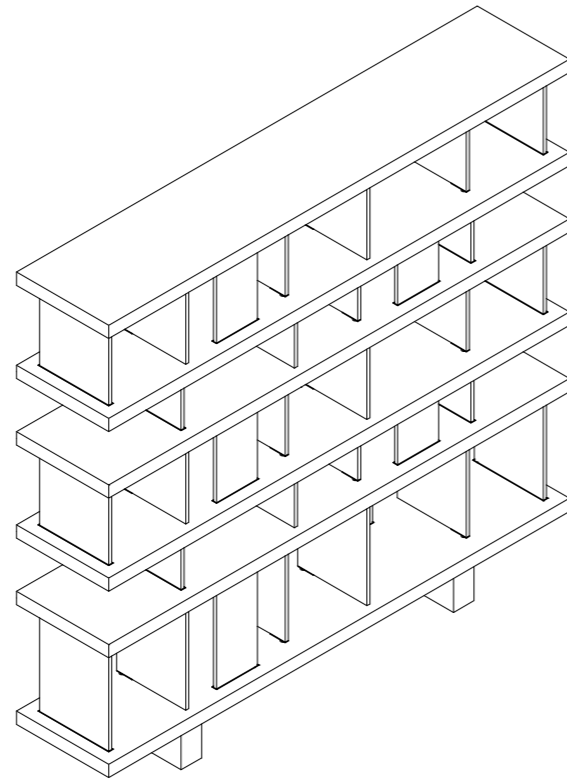

SARAAB

By Galyiah AlMohannadi

SARAAB

It stands for Mirage in arabic language; which aligns with the collection concept of engaging users through a journey of imagination and exploration

The systems consists of multiple elements that allow flexibility of composing multiple configurations. The vertical panels come in multiple colored glass finishes with optional rotation hardware to allow multiple visual compositions.

SARAAB 001

Dimensions 1800mm x 360mm x 1690mm
(L x D x H)

Elements S1, S2, GA1, GA2, GA3,
GB1, GB2, GB3, Base

SARAAB 002

Dimensions 1800mm x 360mm x 835mm
(L x D x H)

Elements S1, S2, GA1, GA3,
GB1, GB3, Base

SARAAB 003

Dimensions 1234mm x 360mm x 1912mm
(L x D x H)

Elements S3, GA1, GA2, GA3,
GB1, GB2, GB3

SARAAB 004

Dimensions 1234mm x 360mm x 675mm
(L x D x H)

Elements S3, GA1, GA3,
GB1, GB3

SARAAB 005

Dimensions 1234mm x 360mm x 450mm
(L x D x H)

Dimensions 2810mm x 360mm x 1530mm
(L x D x H)

Elements SARAAB 05, SARAAB 06

SARAAB 011

Dimensions 2460mm x 360mm x 1530mm
(L x D x H)

Elements SARAAB 05, SARAAB 03

SARAAB 012

Dimensions 1050mm x 360mm x 1530mm
(L x D x H)