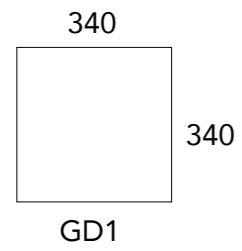

Dimensions 2810mm x 360mm x 1530mm
(L x D x H)

Elements SARAAB 05, SARAAB 06

SARAAB 011

Dimensions 2460mm x 360mm x 1530mm
(L x D x H)

Elements SARAAB 05, SARAAB 03

SARAAB 012

Dimensions 1050mm x 360mm x 1530mm
(L x D x H)

Elements SARAAB 09, SARAAB 09

SARAAB 013

Dimensions 340mm x 340mm x 450mm
(L x D x H)

Elements S8, GC2, GC3, GD1

SARAAB 014

Dimensions 340mm x 340mm x 450mm
(L x D x H)

Elements S9, GC1, GC3, GD1

SARAAB 015

Dimensions 340mm x 340mm x 450mm
(L x D x H)

Elements S10, GC2, GC3, GD1

ELEMENTS SHELVES

ELEMENTS SHELVES

ELEMENTS

COLORED GLASS

MATERIALS

WOOD