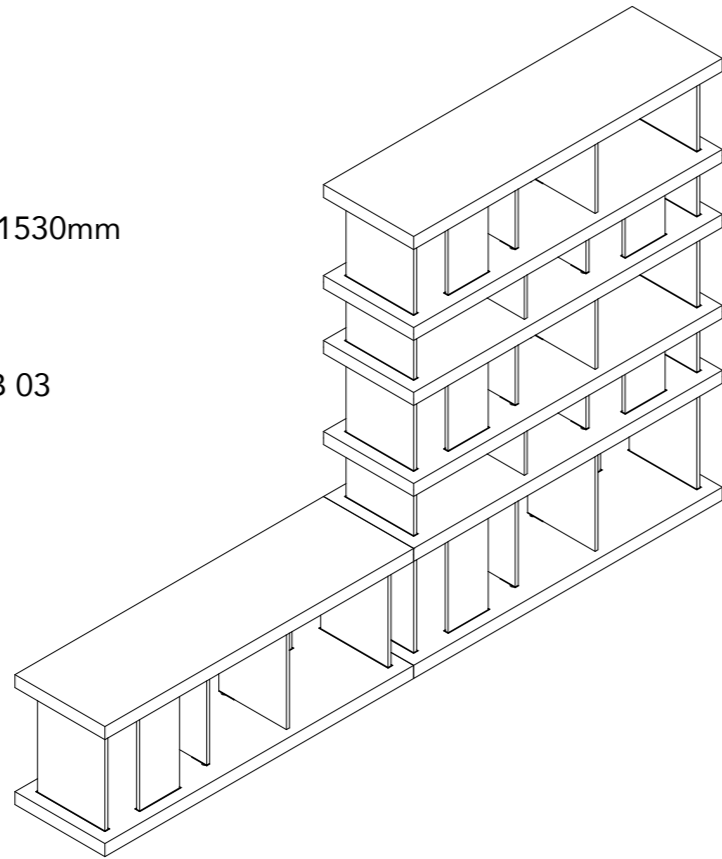

SARAAB 008

Dimensions 526mm x 360mm x 1530mm
(L x D x H)

Elements S5, GA1, GA2, GA3,
GB1, GB2, GB3

SARAAB 009

Dimensions 385mm x 360mm x 1530mm
(L x D x H)

Elements S6, GA1, GA2, GA3,
GB1, GB2, GB3

SARAAB 010

Dimensions 2810mm x 360mm x 1530mm
(L x D x H)

Elements SARAAB 05, SARAAB 06

SARAAB 011

Dimensions 2460mm x 360mm x 1530mm
(L x D x H)

Elements SARAAB 05, SARAAB 03

SARAAB 012

Dimensions 1050mm x 360mm x 1530mm
(L x D x H)

Elements SARAAB 09, SARAAB 09

SARAAB 013

Dimensions 340mm x 340mm x 450mm
(L x D x H)

Elements S8, GC2, GC3, GD1

SARAAB 014

Dimensions 340mm x 340mm x 450mm
(L x D x H)

Elements S9, GC1, GC3, GD1

SARAAB 015

Dimensions 340mm x 340mm x 450mm
(L x D x H)

Elements S10, GC2, GC3, GD1

ELEMENTS SHELVES

ELEMENTS SHELVES

ELEMENTS

COLORED GLASS

MATERIALS

WOOD