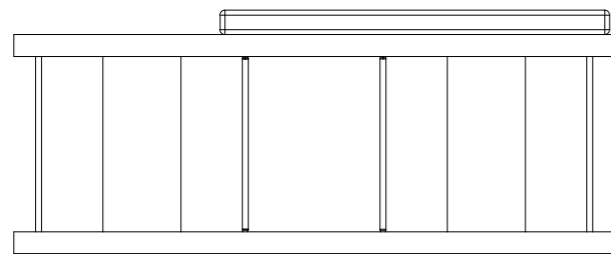

SARAAB 001

Dimensions 1800mm x 360mm x 1690mm
(L x D x H)

Elements S1, S2, GA1, GA2, GA3,
GB1, GB2, GB3, Base

SARAAB 002

Dimensions 1800mm x 360mm x 835mm
(L x D x H)

Elements S1, S2, GA1, GA3,
GB1, GB3, Base

SARAAB 003

Dimensions 1234mm x 360mm x 1912mm
(L x D x H)

Elements S3, GA1, GA2, GA3,
GB1, GB2, GB3

SARAAB 004

Dimensions 1234mm x 360mm x 675mm
(L x D x H)

Elements S3, GA1, GA3,
GB1, GB3

SARAAB 005

Dimensions 1234mm x 360mm x 450mm
(L x D x H)

Elements S3, GA3, GB3, Cushion

SARAAB 006

Dimensions 951mm x 360mm x 1530mm
(L x D x H)

Elements S4, GA1, GA2, GA3,
GB1, GB2, GB3

SARAAB 007

Dimensions 951mm x 360mm x 990mm
(L x D x H)

Elements S4, GA1, GA2, GA3,
GB1, GB2, GB3

Dimensions 2810mm x 360mm x 1530mm
(L x D x H)

Elements SARAAB 05, SARAAB 06

SARAAB 011

Dimensions 2460mm x 360mm x 1530mm
(L x D x H)

Elements SARAAB 05, SARAAB 03

SARAAB 012

Dimensions 1050mm x 360mm x 1530mm
(L x D x H)