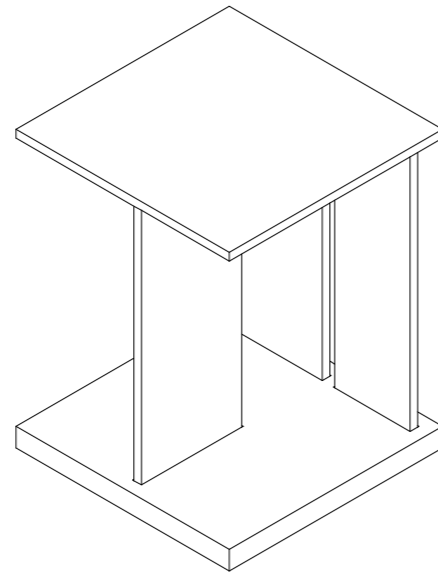

SARAAB 008

Dimensions 526mm x 360mm x 1530mm
(L x D x H)

Elements S5, GA1, GA2, GA3,
GB1, GB2, GB3

SARAAB 009

Dimensions 385mm x 360mm x 1530mm
(L x D x H)

Elements S6, GA1, GA2, GA3,
GB1, GB2, GB3

SARAAB 010

Dimensions 2810mm x 360mm x 1530mm
(L x D x H)

Elements SARAAB 05, SARAAB 06

SARAAB 011

Dimensions 2460mm x 360mm x 1530mm
(L x D x H)

Elements SARAAB 05, SARAAB 03

SARAAB 012

Dimensions 1050mm x 360mm x 1530mm
(L x D x H)

Elements SARAAB 09, SARAAB 09

SARAAB 013

Dimensions 340mm x 340mm x 450mm
(L x D x H)

Elements S8, GC2, GC3, GD1

SARAAB 014

Dimensions 340mm x 340mm x 450mm
(L x D x H)

Elements S9, GC1, GC3, GD1

SARAAB 015

Dimensions 340mm x 340mm x 450mm
(L x D x H)

Elements S10, GC2, GC3, GD1

ELEMENTS SHELVES

ELEMENTS SHELVES

ELEMENTS

COLORED GLASS

MATERIALS

WOOD