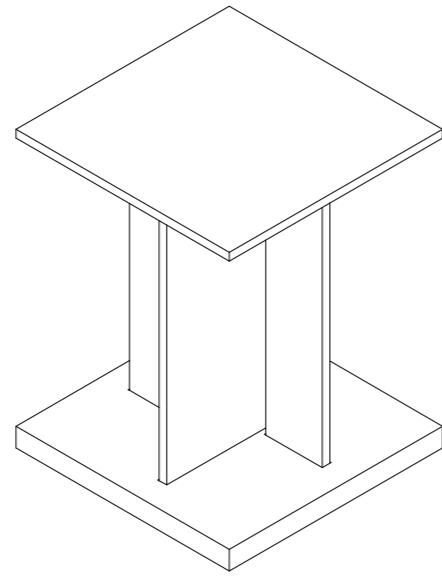

SARAAB 008

Dimensions 526mm x 360mm x 1530mm
(L x D x H)

Elements S5, GA1, GA2, GA3,
GB1, GB2, GB3

SARAAB 009

Dimensions 385mm x 360mm x 1530mm
(L x D x H)

Elements S6, GA1, GA2, GA3,
GB1, GB2, GB3

SARAAB 010

Dimensions 2810mm x 360mm x 1530mm
(L x D x H)

Elements SARAAB 05, SARAAB 06

SARAAB 011

Dimensions 2460mm x 360mm x 1530mm
(L x D x H)

Elements SARAAB 05, SARAAB 03

SARAAB 012

Dimensions 1050mm x 360mm x 1530mm
(L x D x H)

Elements SARAAB 09, SARAAB 09

SARAAB 013

Dimensions 340mm x 340mm x 450mm
(L x D x H)

Elements S8, GC2, GC3, GD1

SARAAB 014

Dimensions 340mm x 340mm x 450mm
(L x D x H)

Elements S9, GC1, GC3, GD1

SARAAB 015

Dimensions 340mm x 340mm x 450mm
(L x D x H)

Elements S10, GC2, GC3, GD1

ELEMENTS SHELVES

ELEMENTS SHELVES

ELEMENTS

COLORED GLASS

MATERIALS

WOOD