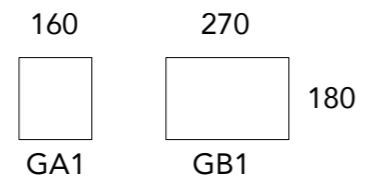

Dimensions 2810mm x 360mm x 1530mm
(L x D x H)

Elements SARAAB 05, SARAAB 06

SARAAB 011

Dimensions 2460mm x 360mm x 1530mm
(L x D x H)

Elements SARAAB 05, SARAAB 03

SARAAB 012

Dimensions 1050mm x 360mm x 1530mm
(L x D x H)

Elements SARAAB 09, SARAAB 09

SARAAB 013

Dimensions 340mm x 340mm x 450mm
(L x D x H)

Elements S8, GC2, GC3, GD1

SARAAB 014

Dimensions 340mm x 340mm x 450mm
(L x D x H)

Elements S9, GC1, GC3, GD1

SARAAB 015

Dimensions 340mm x 340mm x 450mm
(L x D x H)

Elements S10, GC2, GC3, GD1

ELEMENTS SHELVES

ELEMENTS SHELVES

ELEMENTS

COLORED GLASS

MATERIALS

WOOD