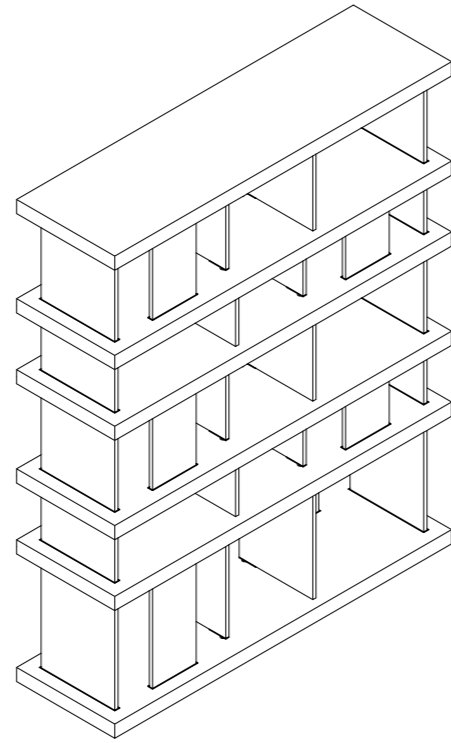

SARAAB

By Galyiah AlMohannadi

SARAAB

It stands for Mirage in arabic language; which aligns with the collection concept of engaging users through a journey of imagination and exploration

The systems consists of multiple elements that allow flexibility of composing multiple configurations. The vertical panels come in multiple colored glass finishes with optional rotation hardware to allow multiple visual compositions.

SARAAB 001

Dimensions 1800mm x 360mm x 1690mm
(L x D x H)

Elements S1, S2, GA1, GA2, GA3,
GB1, GB2, GB3, Base

SARAAB 002

Dimensions 1800mm x 360mm x 835mm
(L x D x H)

Elements S1, S2, GA1, GA3,
GB1, GB3, Base

SARAAB 003

Dimensions 1234mm x 360mm x 1912mm
(L x D x H)

Elements S3, GA1, GA2, GA3,
GB1, GB2, GB3

SARAAB 004

Dimensions 1234mm x 360mm x 675mm
(L x D x H)

Elements S3, GA1, GA3,
GB1, GB3

SARAAB 005

Dimensions 1234mm x 360mm x 450mm
(L x D x H)

Elements S3, GA3, GB3, Cushion

SARAAB 006

Dimensions 951mm x 360mm x 1530mm
(L x D x H)

Elements S4, GA1, GA2, GA3,
GB1, GB2, GB3

SARAAB 007

Dimensions 951mm x 360mm x 990mm
(L x D x H)

Elements S4, GA1, GA2, GA3,
GB1, GB2, GB3