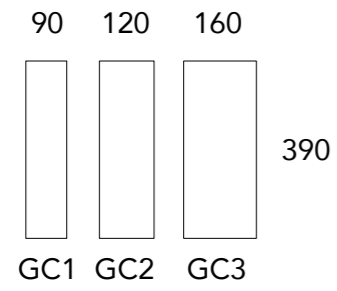

SARAAB 008

Dimensions 526mm x 360mm x 1530mm
(L x D x H)

Elements S5, GA1, GA2, GA3,
GB1, GB2, GB3

SARAAB 009

Dimensions 385mm x 360mm x 1530mm
(L x D x H)

Elements S6, GA1, GA2, GA3,
GB1, GB2, GB3

SARAAB 010

Dimensions 2810mm x 360mm x 1530mm
(L x D x H)

Elements SARAAB 05, SARAAB 06

SARAAB 011

Dimensions 2460mm x 360mm x 1530mm
(L x D x H)

Elements SARAAB 05, SARAAB 03

SARAAB 012

Dimensions 1050mm x 360mm x 1530mm
(L x D x H)

Elements SARAAB 09, SARAAB 09

SARAAB 013

Dimensions 340mm x 340mm x 450mm
(L x D x H)

Elements S8, GC2, GC3, GD1

SARAAB 014

Dimensions 340mm x 340mm x 450mm
(L x D x H)

Elements S9, GC1, GC3, GD1

SARAAB 015

Dimensions 340mm x 340mm x 450mm
(L x D x H)

Elements S10, GC2, GC3, GD1

ELEMENTS SHELVES

ELEMENTS SHELVES

ELEMENTS

COLORED GLASS

MATERIALS

WOOD