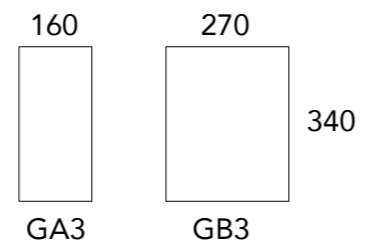

SARAAB 008

Dimensions 526mm x 360mm x 1530mm
(L x D x H)

Elements S5, GA1, GA2, GA3,
GB1, GB2, GB3

SARAAB 009

Dimensions 385mm x 360mm x 1530mm
(L x D x H)

Elements S6, GA1, GA2, GA3,
GB1, GB2, GB3

SARAAB 010

Dimensions 2810mm x 360mm x 1530mm
(L x D x H)

Elements SARAAB 05, SARAAB 06

SARAAB 011

Dimensions 2460mm x 360mm x 1530mm
(L x D x H)

Elements SARAAB 05, SARAAB 03

SARAAB 012

Dimensions 1050mm x 360mm x 1530mm
(L x D x H)

Elements SARAAB 09, SARAAB 09

SARAAB 013

Dimensions 340mm x 340mm x 450mm
(L x D x H)

Elements S8, GC2, GC3, GD1

SARAAB 014

Dimensions 340mm x 340mm x 450mm
(L x D x H)

Elements S9, GC1, GC3, GD1

SARAAB 015

Dimensions 340mm x 340mm x 450mm
(L x D x H)

Elements S10, GC2, GC3, GD1

ELEMENTS SHELVES

ELEMENTS SHELVES

ELEMENTS

COLORED GLASS

MATERIALS

WOOD