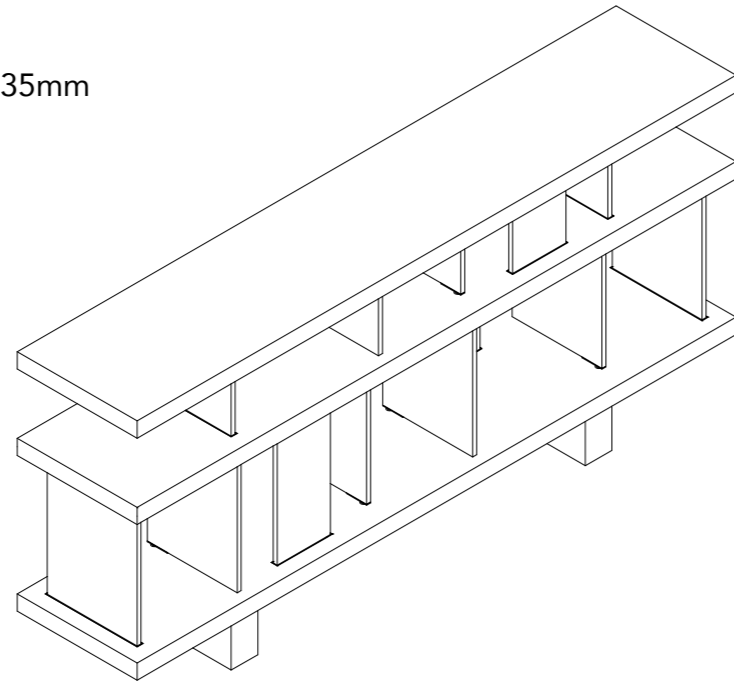

SARAAB 001

Dimensions 1800mm x 360mm x 1690mm
(L x D x H)

Elements S1, S2, GA1, GA2, GA3,
GB1, GB2, GB3, Base

SARAAB 002

Dimensions 1800mm x 360mm x 835mm
(L x D x H)

Elements S1, S2, GA1, GA3,
GB1, GB3, Base

SARAAB 003

Dimensions 1234mm x 360mm x 1912mm
(L x D x H)

Elements S3, GA1, GA2, GA3,
GB1, GB2, GB3

SARAAB 004

Dimensions 1234mm x 360mm x 675mm
(L x D x H)

Elements S3, GA1, GA3,
GB1, GB3

SARAAB 005

Dimensions 1234mm x 360mm x 450mm
(L x D x H)

Elements S3, GA3, GB3, Cushion

SARAAB 006

Dimensions 951mm x 360mm x 1530mm
(L x D x H)

Elements S4, GA1, GA2, GA3,
GB1, GB2, GB3

SARAAB 007

Dimensions 951mm x 360mm x 990mm
(L x D x H)

Elements S4, GA1, GA2, GA3,
GB1, GB2, GB3

Dimensions 2810mm x 360mm x 1530mm
(L x D x H)

Elements SARAAB 05, SARAAB 06

SARAAB 011

Dimensions 2460mm x 360mm x 1530mm
(L x D x H)

Elements SARAAB 05, SARAAB 03

SARAAB 012

Dimensions 1050mm x 360mm x 1530mm
(L x D x H)