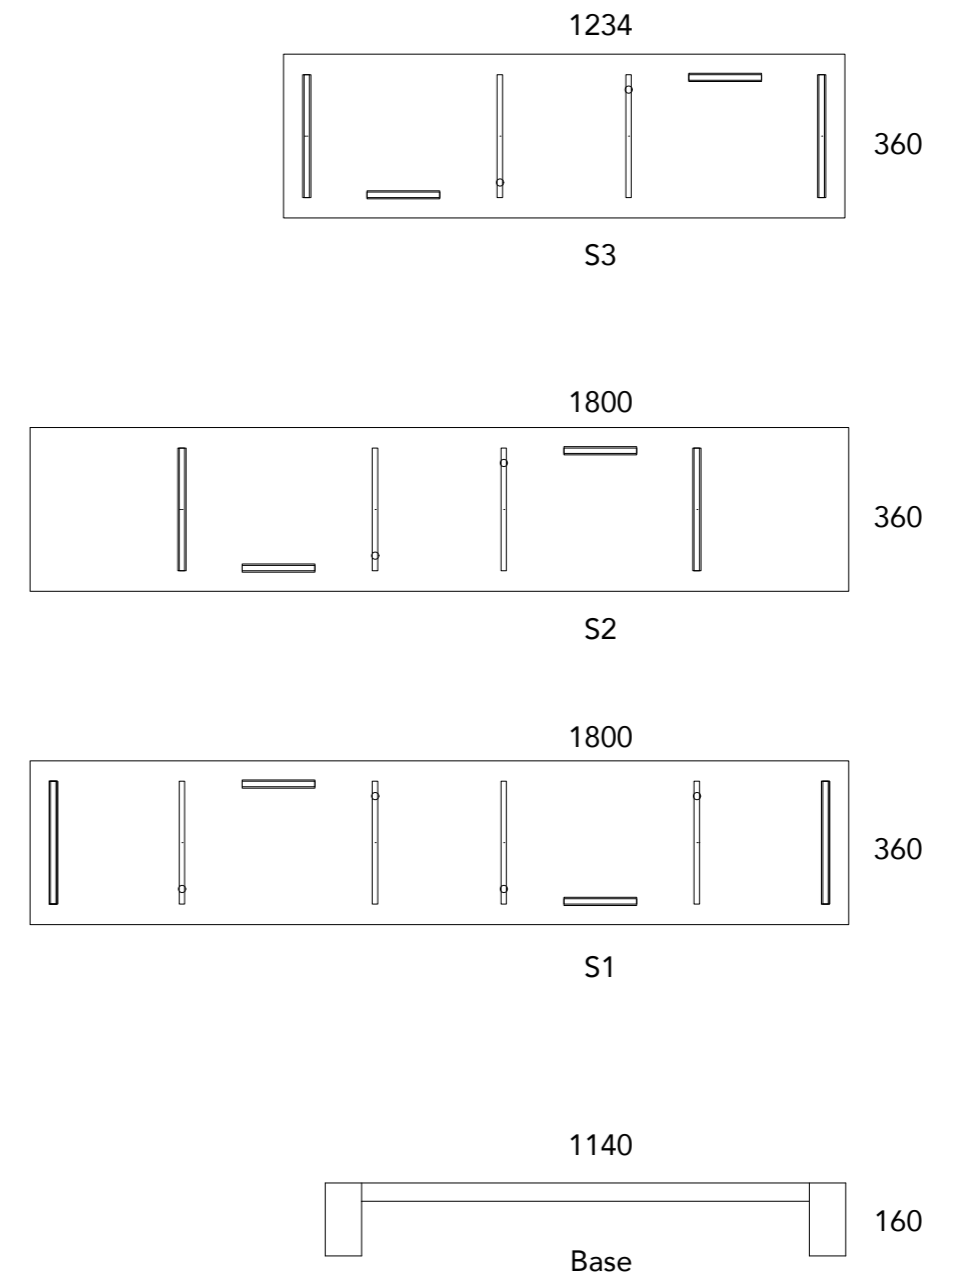

SARAAB 008

Dimensions 526mm x 360mm x 1530mm
(L x D x H)

Elements S5, GA1, GA2, GA3,
GB1, GB2, GB3

SARAAB 009

Dimensions 385mm x 360mm x 1530mm
(L x D x H)

Elements S6, GA1, GA2, GA3,
GB1, GB2, GB3

SARAAB 010

Dimensions 2810mm x 360mm x 1530mm
(L x D x H)

Elements SARAAB 05, SARAAB 06

SARAAB 011

Dimensions 2460mm x 360mm x 1530mm
(L x D x H)

Elements SARAAB 05, SARAAB 03

SARAAB 012

Dimensions 1050mm x 360mm x 1530mm
(L x D x H)

Elements SARAAB 09, SARAAB 09

SARAAB 013

Dimensions 340mm x 340mm x 450mm
(L x D x H)

Elements S8, GC2, GC3, GD1

SARAAB 014

Dimensions 340mm x 340mm x 450mm
(L x D x H)

Elements S9, GC1, GC3, GD1

SARAAB 015

Dimensions 340mm x 340mm x 450mm
(L x D x H)

Elements S10, GC2, GC3, GD1

ELEMENTS SHELVES

ELEMENTS SHELVES

ELEMENTS

COLORED GLASS

MATERIALS

WOOD